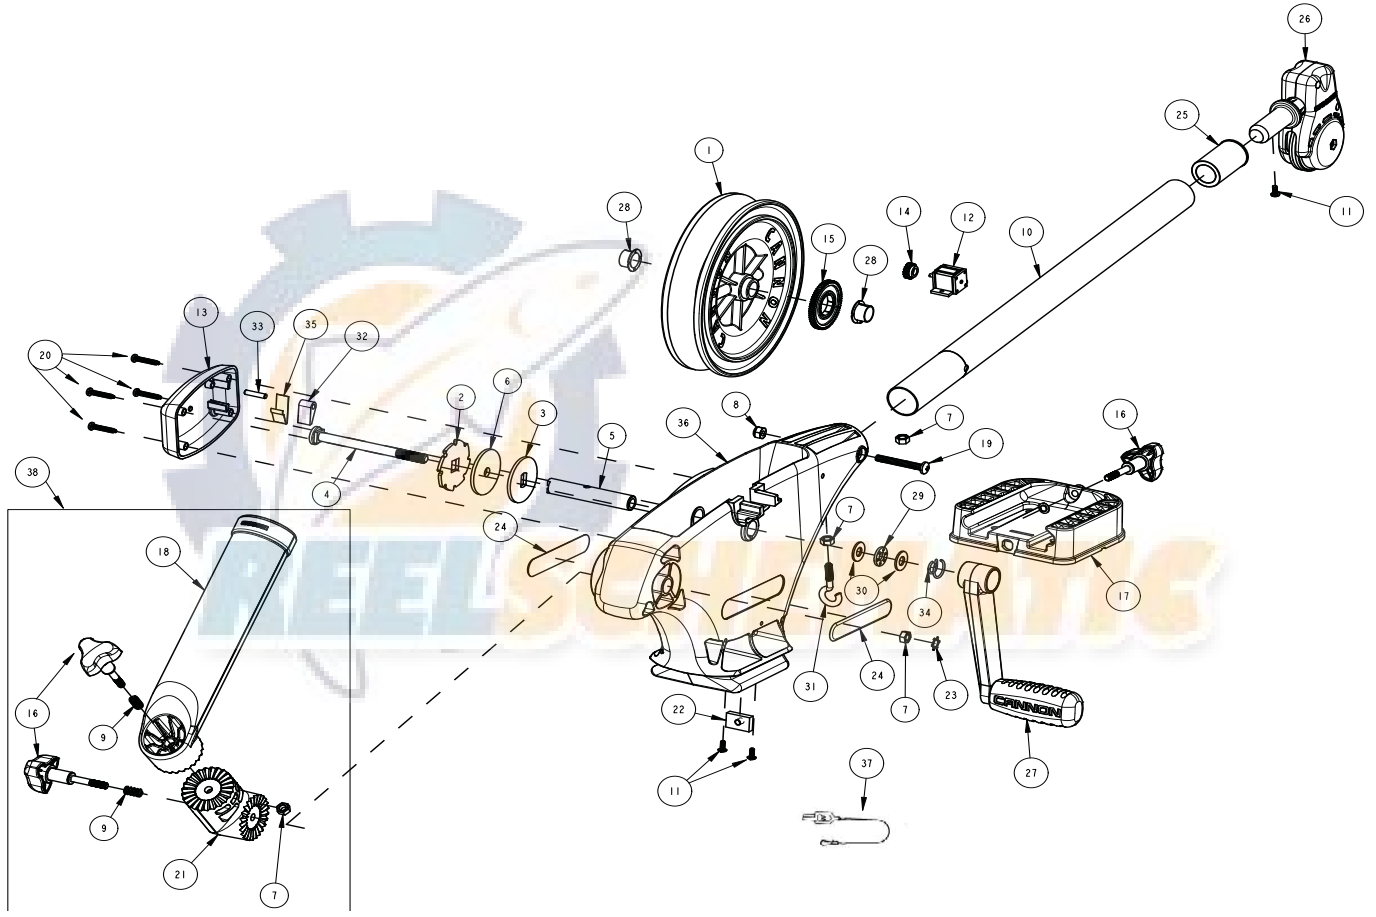

1901121 UNI-TROLL 5 ST/ E

1901121 UNI-TROLL 5 ST/ E

1	3397931	REEL ROUGH	16	3390101	KNOB-CANNON, SOFT GRIP	31	9040040	HDW BOLT 1/4-20 ROLLEDTHD HOOK
2	3391995	PLATE - RATCHET BRAKE	17	3391955	BASE-MOUNT, MAG ST	32	9100160	DOG RATCHET
3	3391990	PLATE - CLUTCH/BRAKE REEL	18	3392033	TUBE, DUAL AXIS RD HLDR	33	9250003	HDW PIN 3/16 X 7/8 DOWEL
4	1000904	ASY SHAFT RATCHET UT6	19	3393461	SCREW-1/4-20 X 2" SS, PPH	34	9400040	HDW SPRING CRANK
5	1080001	SHAFT REEL ET/UT	20	3393480	SCREW-#10X1" PPH HI-LO SS (qty: 4)	35	9400070	HDW SPRING DOG
6	3391710	PAD - CLUTCH	21	3394200	ARM, DUAL AXIS-ROD HLDR	36	3392540	FRAME, MANUAL DR, BLACK
7	2263102	NUT-HEX 1/4-20 SS 300SRS	22	3394702	INSERT, BASE, LO-PRO	37	2277002A	LINE RELEASE
8	2263103	NUT-1/4-20 NYLOCK SS	23	3394722	INSERT, PUSH ON	38	3391904	ASSY-CNN, ROD HOLDER, UT
9	2287002	HDW SPRING RELEASE PIN	24	3395634	DECAL-SIDE, BLACK	*	2294894	BAG ASSEMBLY
10	2290828	24" BOOM - HEAVY DUTY	25	3395905	ADAPTER, BOOM END			
11	2373450	SCREW-#8-18 X 3/8" THRD CUT SS	26	3990200	ASSY-CNN, BOOM END			
12	3320011	COUNTER 3 DIGIT (METRIC)	27	3994210	CRANK ARM/HANDLE ASM			
13	3321001	COVER-CLUTCH	28	9010001	BEARING NYLINER			
14	3333010	GEAR COUNTER (METRIC)	29	9010280	HDW BEARING, THRUST			
15	3392228	GEAR REEL (METRIC)	30	3391737	WASHER THRUST, 17-7 SS (qty: 2)			

*bag assembly not shown in diagram